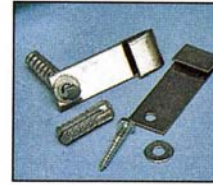

**WASTE CONTAINER ACCESSORIES**

These special options are designed to meet every need.

**10" URN CAP**  
C10

**SAND**  
See below.

**ANCHORING KIT**  
See below.

**ABS PLASTIC LID**  
ABS55

**FLIP TOP URN**  
TF10BA